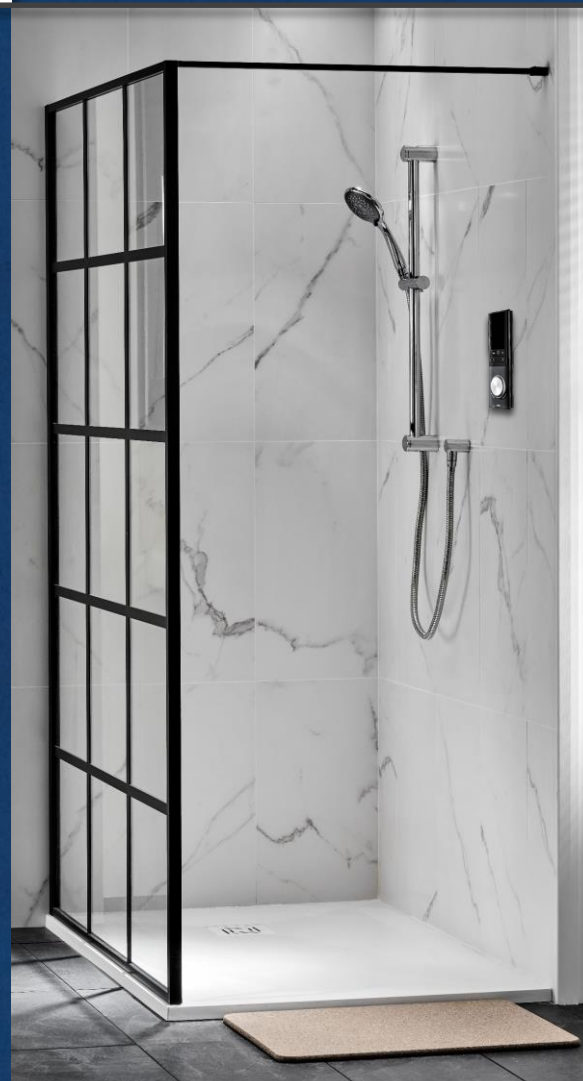

IWSX (Pty) Ltd • 205 Corobay Ave, Waterkloof Glen X8, Pretoria, South Africa
www.tritonxerophyte.com • Tel: +27 (0) 12 348 5022

TRITON
For a cleaner conscience

SUITABLE FOR ALL SYSTEMS
A

EASY PUSH-FIT INSTALLATION

THREE YEAR GUARANTEE
3

USER GUIDES